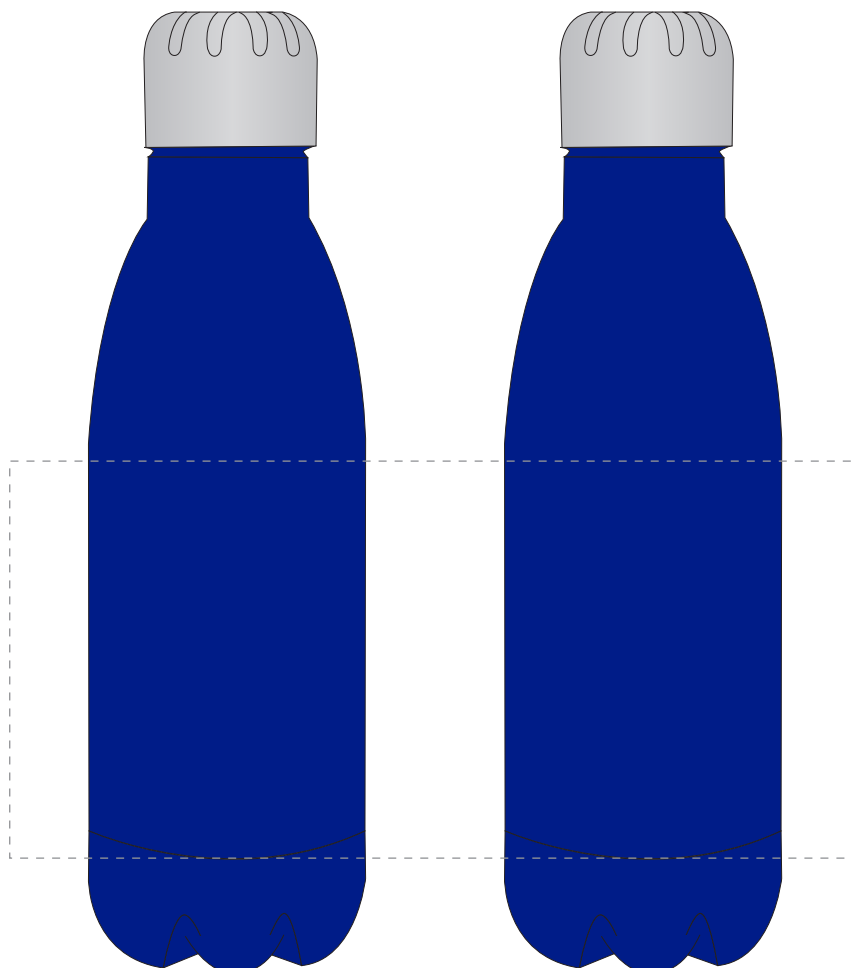

Your Ref:

Quantity:

Product Code: MG0335

Our Ref:

Version: 1

Product Colour: ROYAL BLUE

PRINTING CONCERNS:

We stock this item in the following colours

**PANTONE REFERENCE(S)**

Full colour printing

ARTWORK SCALE 50%

LOGOS WILL BE DIRECTLY OPPOSITE
LOGOS WILL NOT BE DIRECTLY OPPOSITE

Product Image for visualisation
- colours may vary

The dashed line is to demonstrate print area and will not appear on your printed item